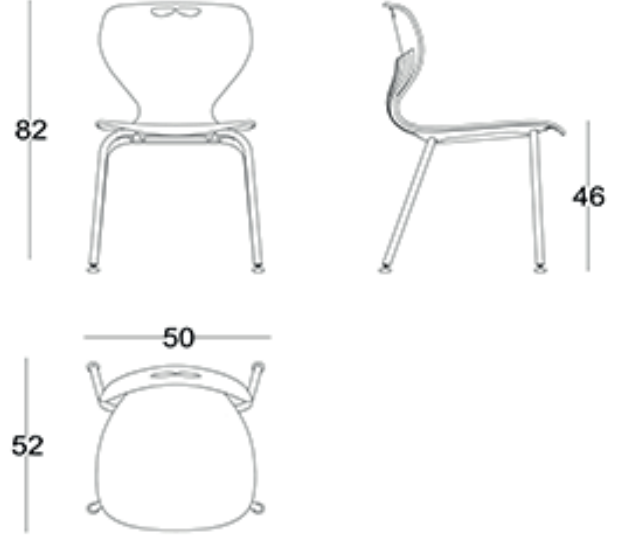

The ergonomic, memory flex polypropylene shell provides excellent support and flexibility in the classroom for users of any age. The “Z” based education chair with different heights, fits naturally into any place where personalized learning experiences take place.

product family _____

four legs

z leg

size table

z leg

small

medium

four legs

large

leg options

color options

plastic

white

grey

red

orange